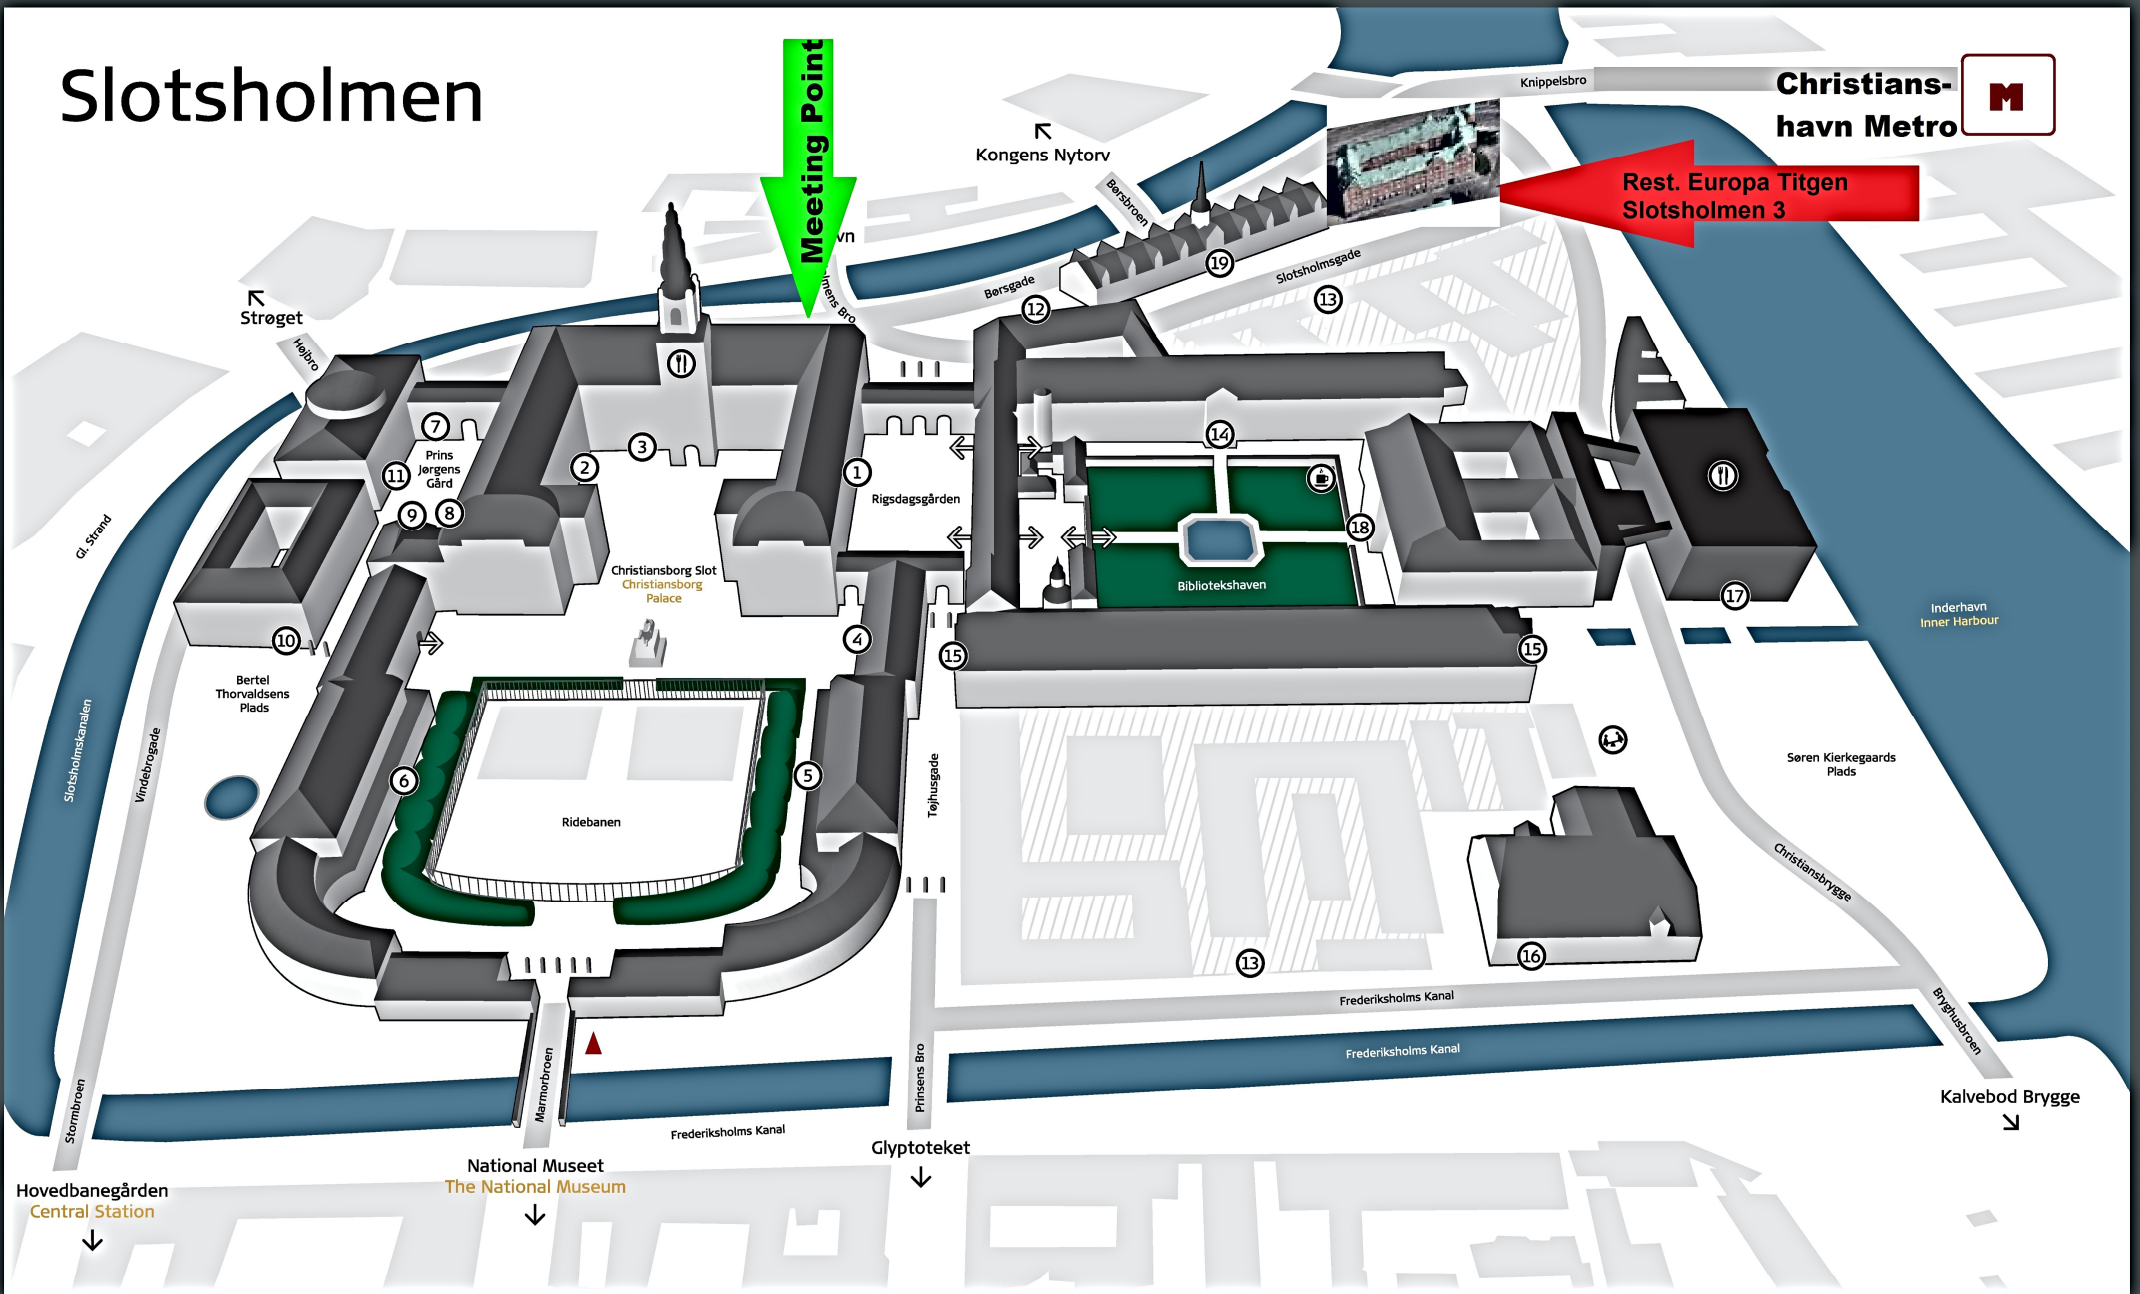

Slotsholmen

① Folketinget
The Folketing (The Danish Parliament)

② De Kongelige Repræsentationslokaler
The Royal Reception Rooms

③ Ruinerne under Christiansborg
The Ruins under Christiansborg

④ Teatermuseet
The Theatre Museum

⑤ De Kongelige Stalde
The Royal Stables

⑥ Ridehuset
The Riding School

⑧ Statsministeriet
The Prime Minister's Office

⑨ Højesteret
The Supreme Court

⑩ Thorvaldsens Museum
Thorvaldsens Museum

⑪ Christiansborg Slotskirke
Christiansborg Palace Chapel

⑫ Finansministeriet
The Ministry of Finance

⑬ Ministerier
Ministries

⑭ Rigsarkivet
The National Archives

⑮ Tøjhusmuseet
The Royal Arsenal Museum

⑯ Christian 4.s Bryghus
Christian IV's Brewhouse

⑰ Det Kongelige Bibliotek
The Royal Library

⑱ Dansk Jødisk Museum
Danish Jewish Museum

⑲ Børsen
The Exchange Building

☕ Café
Café

🎡 Legeplads
Playground

🍴 Restaurant
Restaurant

▲ Her står De
You are here

Christians-
havn Metro **M**

Rest. Europa Titgen
Slotsholmen 3

SLÖTTE & KULTUR- EJENDOMME

AGENCY FOR PALACES & CULTURAL PROPERTIES

www.SLKE.dk